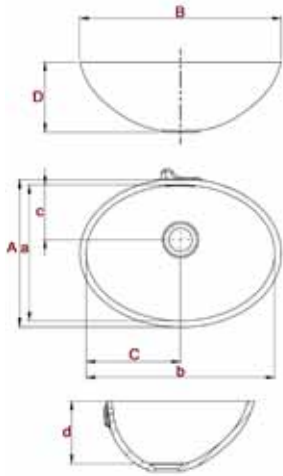

BATHROOM | THERMOFORMED BOWL

MODEL | TE

Model	A	a	B	b	C	c	D	d
TE0360	285	260	385	360	180	105	134	119
TE0415	330	304	441	415	207.5	123	134	119
TE0420	360	336	444	420	210	92	150	135
TE0465	373	348	490	465	232.5	128	144	129
TE0470	361	336	495	470	235	134	135	120
TE0520	398	372	546	520	260	154	142	127
TE0525	421	397	549	525	262.5	158	155	140
TE0540	388	361	567	540	270	141	135	120
TE0562	408	382	588	562	281	160	134	119
TE0653	480	454	679	653	326.5	304	143	128
TE0656	409	380	685	656	328	162	125	110
TE A3181	360	336	446	422			169	139
TE A3211	382	357	530	505	252	87	163	148

All measurements are in mm.