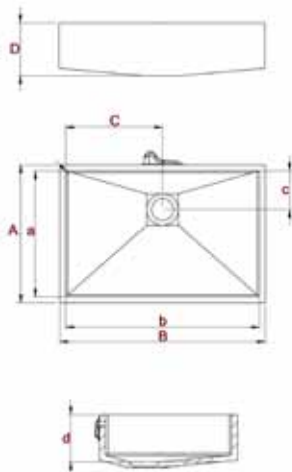

BATHROOM | THERMOFORMED BASINS

MODEL | TP