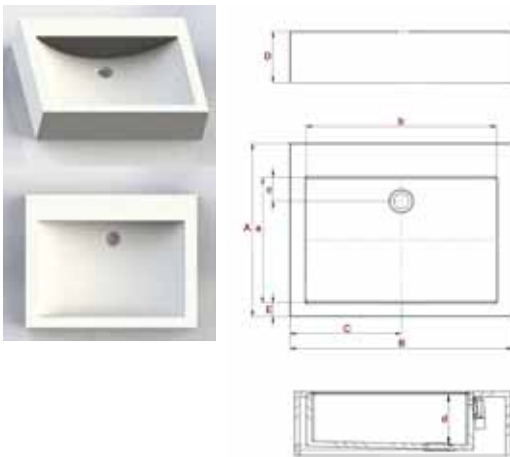

MODEL | ATL

Model	A	a	B	b	C	c	D	d	E
ATL0560	508	368	654	560	327	69	150	118	40
ATL1100	508	368	1205	1100	602	69	150	118	40

All measurements are in mm.