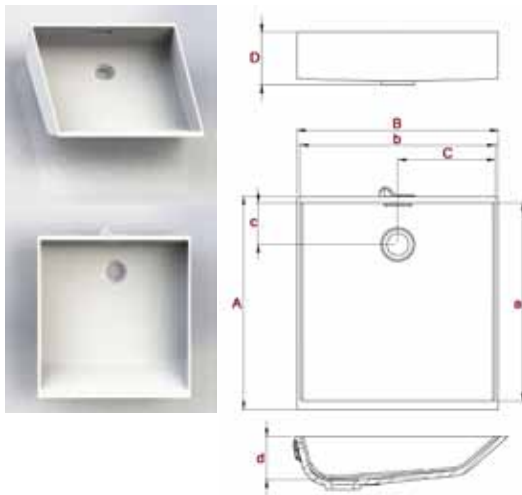

Model	A	a	B	b	C	c	D	d
TS0400	437	406	412	400	200	86	108	88
TS0500	437	406	512	500	250	86	108	88

All measurements are in mm.

MODEL | TV