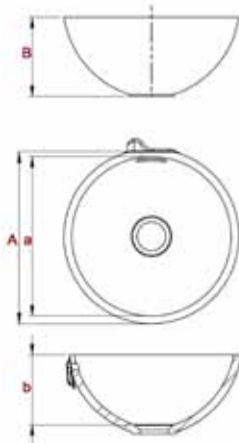

BATHROOM | THERMOFORMED BOWL

MODEL | TE

Model	A	a	B	b	C	c	D	d
TE0360	285	260	385	360	180	105	134	119
TE0415	330	304	441	415	207.5	123	134	119
TE0420	360	336	444	420	210	92	150	135
TE0465	373	348	490	465	232.5	128	144	129
TE0470	361	336	495	470	235	134	135	120
TE0520	398	372	546	520	260	154	142	127
TE0525	421	397	549	525	262.5	158	155	140
TE0540	388	361	567	540	270	141	135	120
TE0562	408	382	588	562	281	160	134	119
TE0653	480	454	679	653	326.5	304	143	128
TE0656	409	380	685	656	328	162	125	110
TE A3181	360	336	446	422			169	139
TE A3211	382	357	530	505	252	87	163	148

All measurements are in mm.

MODEL | TR

Model	A	a	B	b
TR0250	275	250	124	110
TR0325	350	325	133	119
TR0375	400	375	142	128
TR0445	470	445	155	141

All measurements are in mm.

BATHROOM | THERMOFORMED BASINS

MODEL | TP

Model	A	a	B	b	C	c	D	d
TP0400	284	260	424	400	200	80	109	94
TP0500	324	300	524	500	250	100	109	94
TP0550	394	370	574	550	275	130	109	97
TP0700	394	370	724	700	350	130	109	97
TP0800	394	370	824	800	400	130	109	97
TP0900	394	370	924	900	450	130	109	97
TP1100	395	370	1124	1100	550	130	109	97

All measurements are in mm.