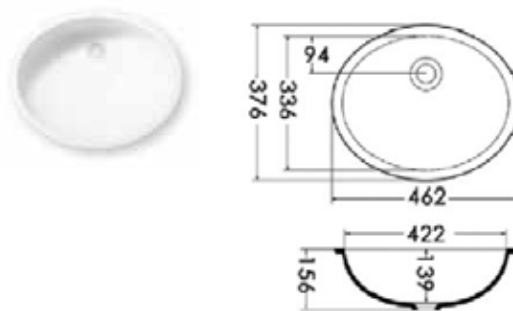

MODEL | A3181

Available in

Ivory

Limited availability

SOLE DISTRIBUTOR of Tristone